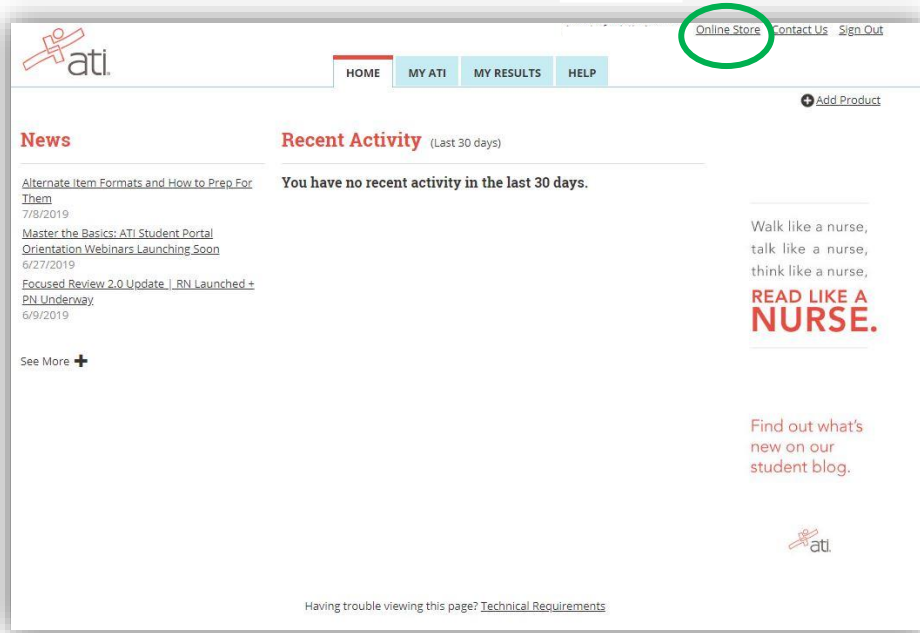

## HOW TO REGISTER FOR THE TEAS EXAM

STEP 1: Go to <https://www.atitesting.com/home>

STEP 2: If you do not already have a registered account with ATI, follow the steps to register as a new user by clicking “I AM PREPARING FOR OR TAKING THE TEAS.”

If you have an account already, go ahead and log in by clicking “LOG IN” at the top right corner of the page.

STEP 3: Once logged in, look in the upper right corner and click on “Online Store” link

STEP 4: To register for the TEAS exam, look on the left-hand side and click the link labeled “TEAS”