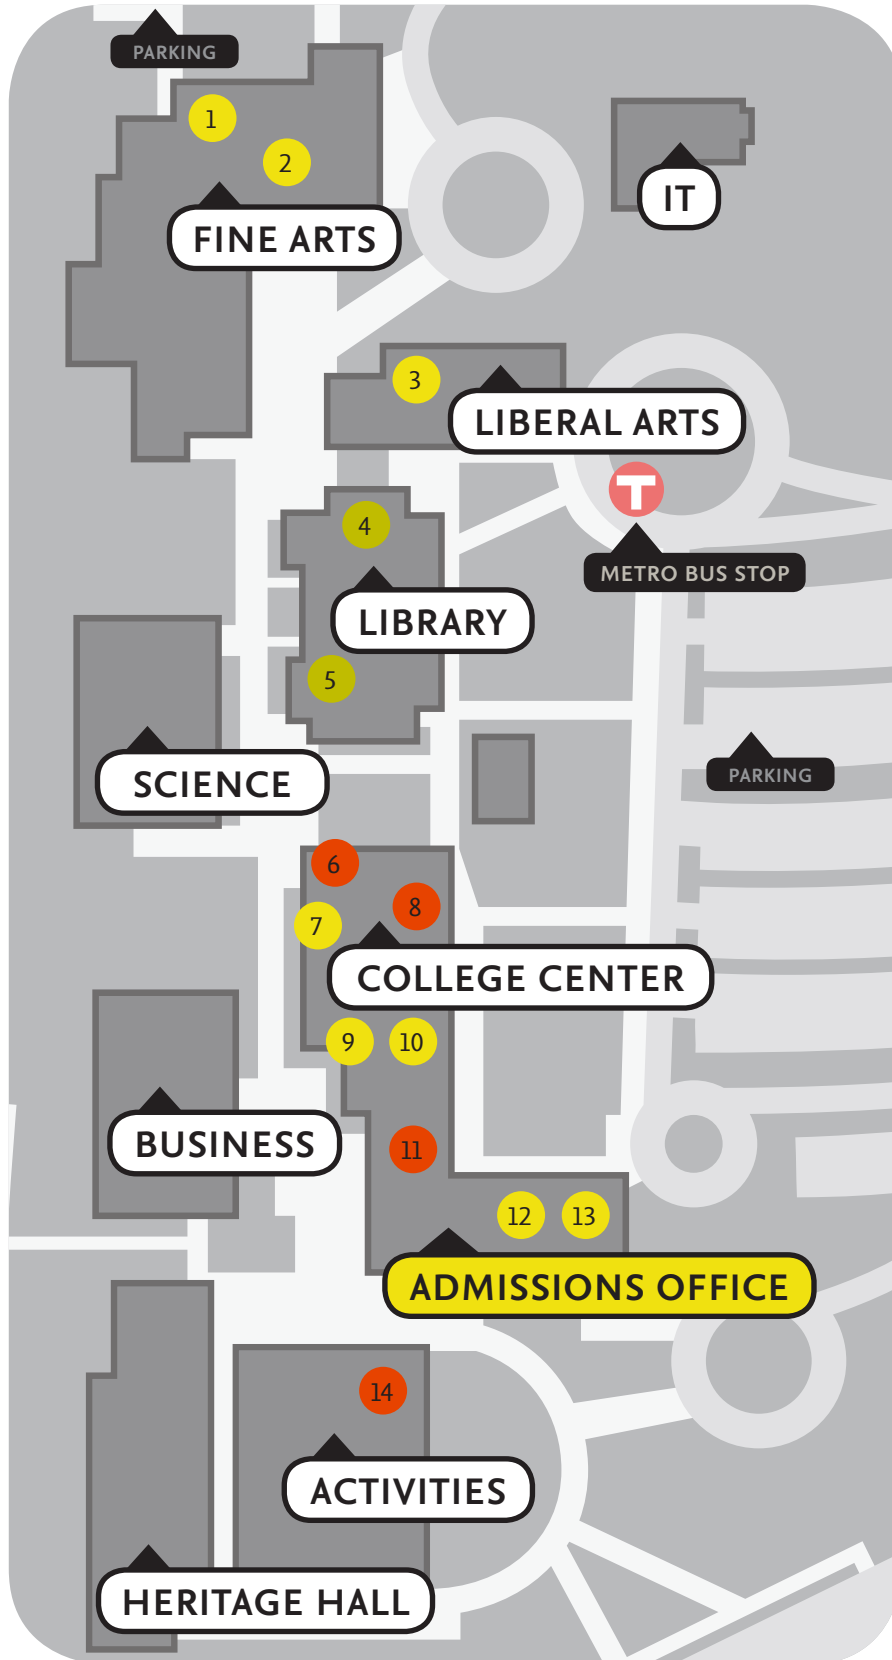

Campus Map and Directory

- TOP FLOOR
- MIDDLE FLOOR
- BOTTOM FLOOR

Fine Arts

1. Art Gallery
2. Theatre

Liberal Arts

3. Administration

Library

4. Tutoring Center
5. Accessibility Resources

College Center

6. Cafe & Green Room
7. Counseling & Advising
8. Student Life
9. Online Services Center
10. Enrollment Center & Financial Aid
11. Bookstore
12. Welcome Center
13. Testing Center

Activities

14. Fitness Center